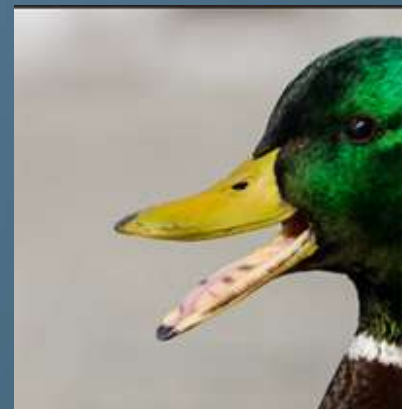

Creative Commons – Eric Ellingson

Red inside bill of seed eater

Starling

Creative Commons - Airwolfhound

Creative Commons - Audrey

Mouth bright yellow,
flanges huge

Beak Shape

Mouth Color