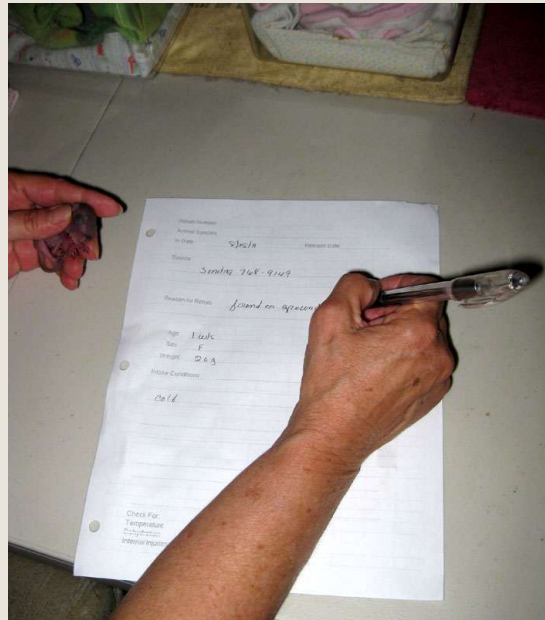

Squirrel Case Study

Wildlife Rehabilitation Class

Orphaned
squirrel baby
brought to
Wanda on
August 15

Found on sidewalk

Entered history

Weighed 18 grams

Set up a new nest

Preparing formula