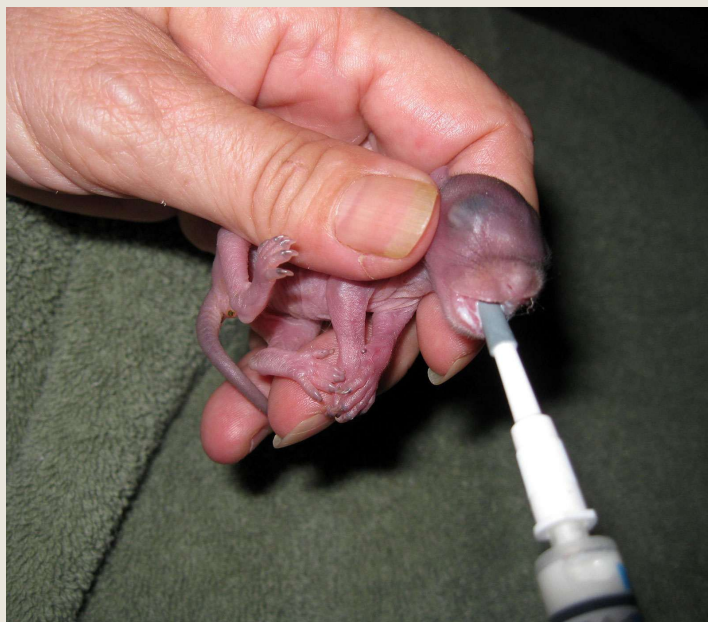

That's better